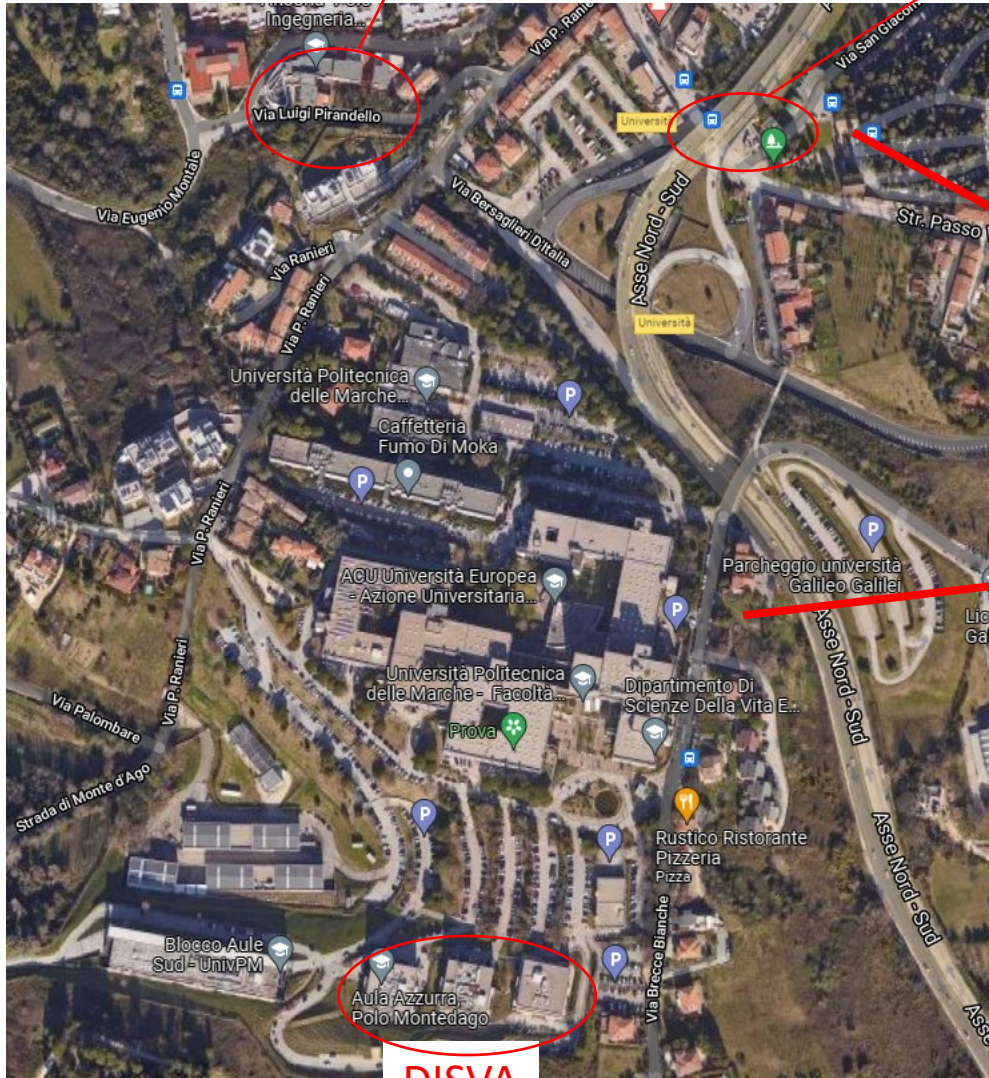

Mensa-canteen

TAVERNELLE BUS STATION

DISVA